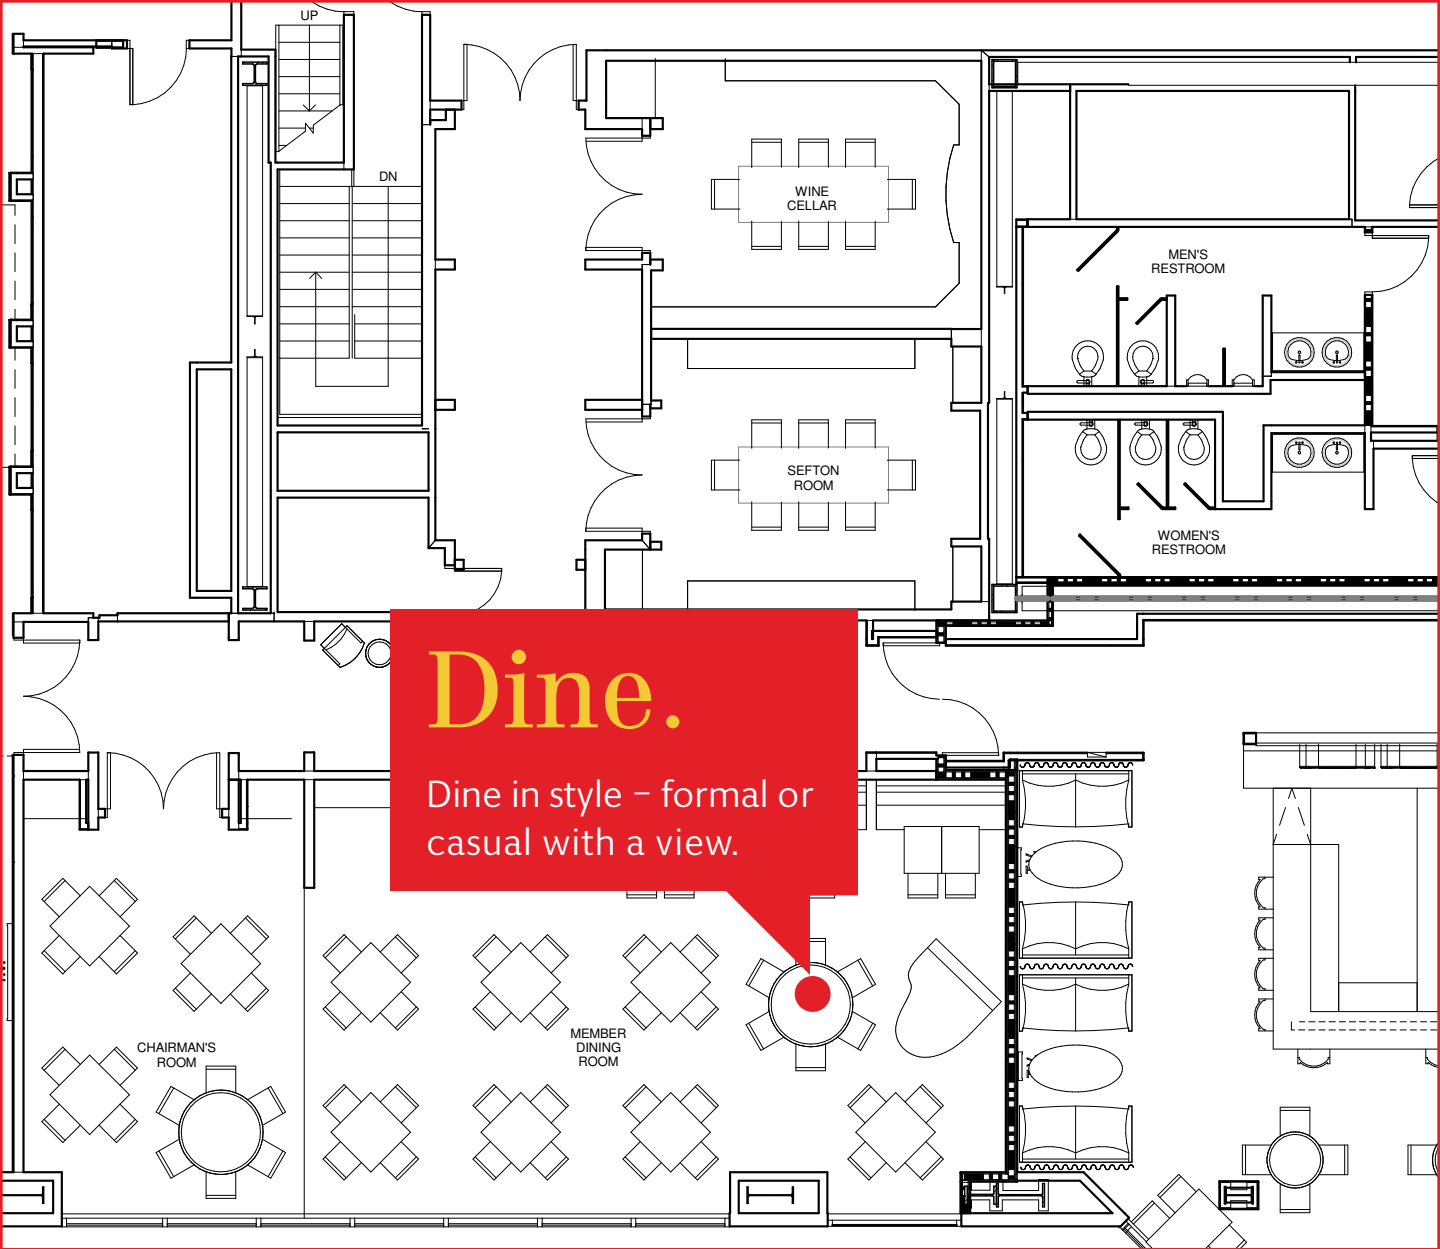

Dine.

Dine in style - formal or casual with a view.

[APPLY](#) ▶

[EVENTS](#) ▶

[CONTACT US](#) ▶

[PHOTOS](#) ▶

[NEXT](#) ▶