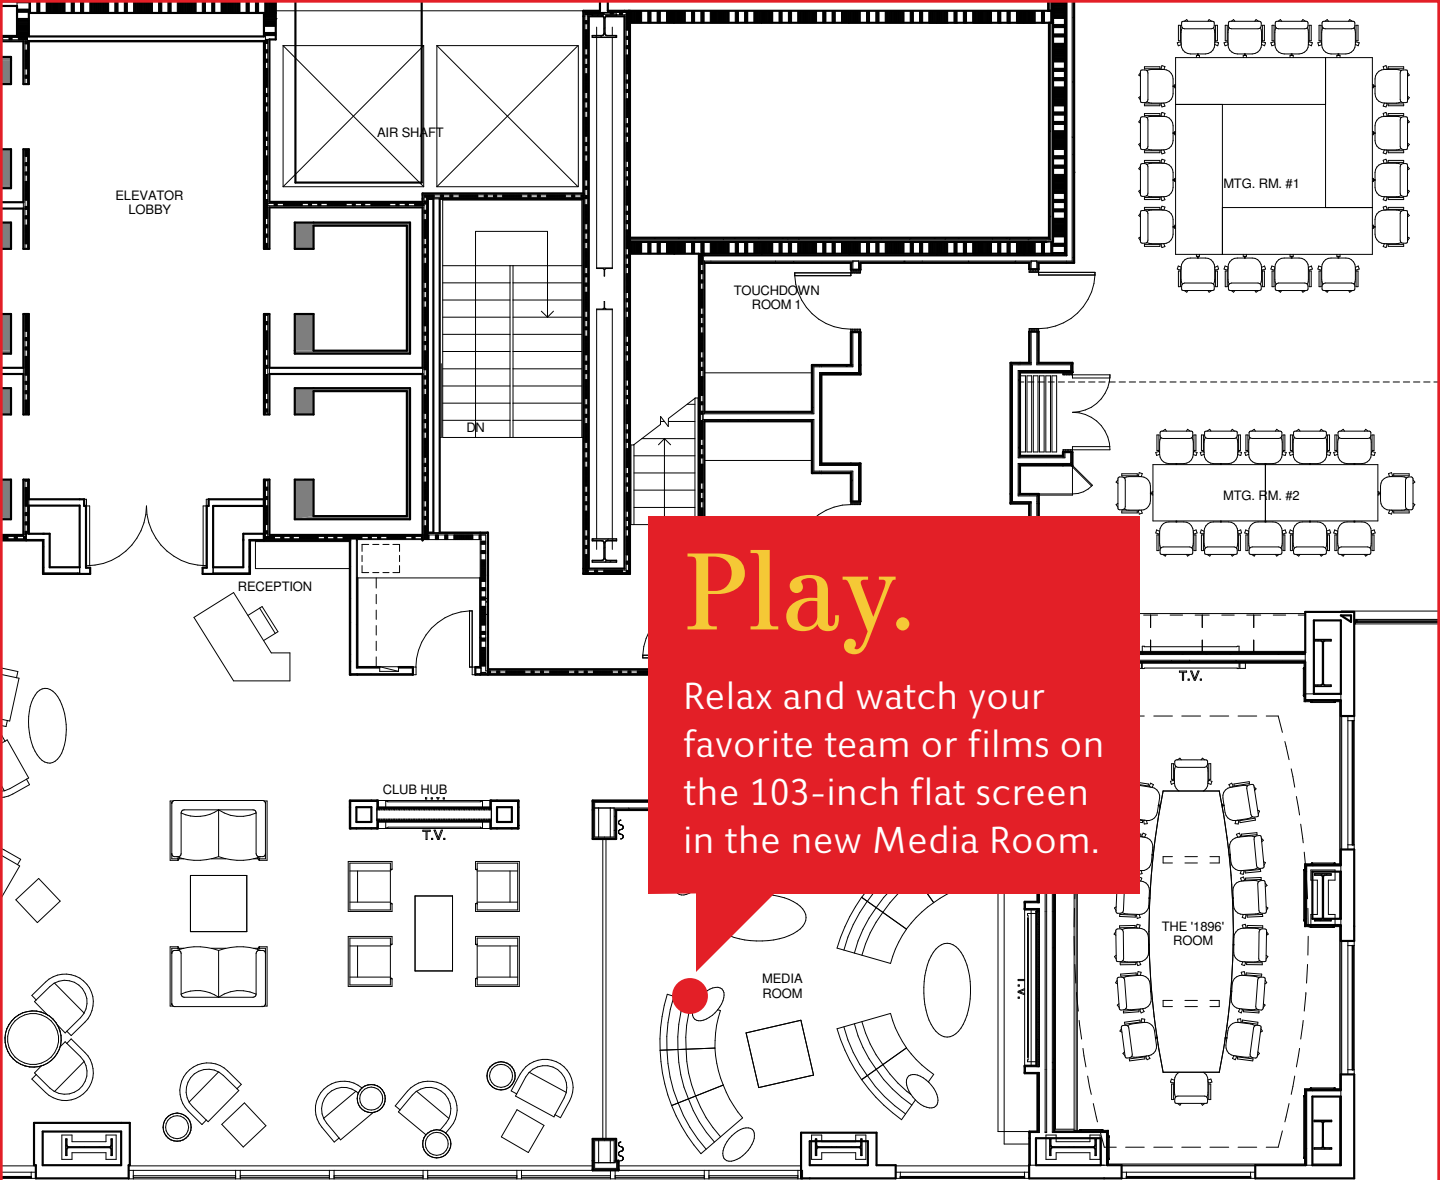

# The Plan.

**We are making exciting changes** and we want you to be part of it. We welcome you to the Club reinvented – with millions in renovations and new features. Here are just a few:

- Expansion and renovation of the bar, including the addition of casual dining
- Renovation and enhancements to the lounge, dining and meeting rooms
- The addition of four new private dining rooms
- The addition of a new Member dining room
- Big-screen multimedia room with 103-inch flat screen
- Office-away-from-office spaces
- Enhanced state-of-the-art integration of technological conveniences
- Spaces which support a robust programming calendar

[APPLY](#) ▶

[EVENTS](#) ▶

[CONTACT US](#) ▶

[PHOTOS](#) ▶

[NEXT](#) ▶

An architectural floor plan of a building interior. A red callout box is overlaid on the plan, pointing to a lounge area. The plan includes labels for 'MEN'S RESTROOM', 'ELEVATOR LOBBY', 'RECEPTION', 'LOUNGE BAR', and 'CLUB HUB'. There are also 'T.V.' labels and various furniture icons like tables, chairs, and sofas.

# Dine.

Dine in style - formal or casual with a view.

[APPLY](#) ▶

[EVENTS](#) ▶

[CONTACT US](#) ▶

[PHOTOS](#) ▶

[NEXT](#) ▶

# Play.

Relax and watch your favorite team or films on the 103-inch flat screen in the new Media Room.

[APPLY](#) ▶

[EVENTS](#) ▶

[CONTACT US](#) ▶

[PHOTOS](#) ▶

[NEXT](#) ▶

Eat.