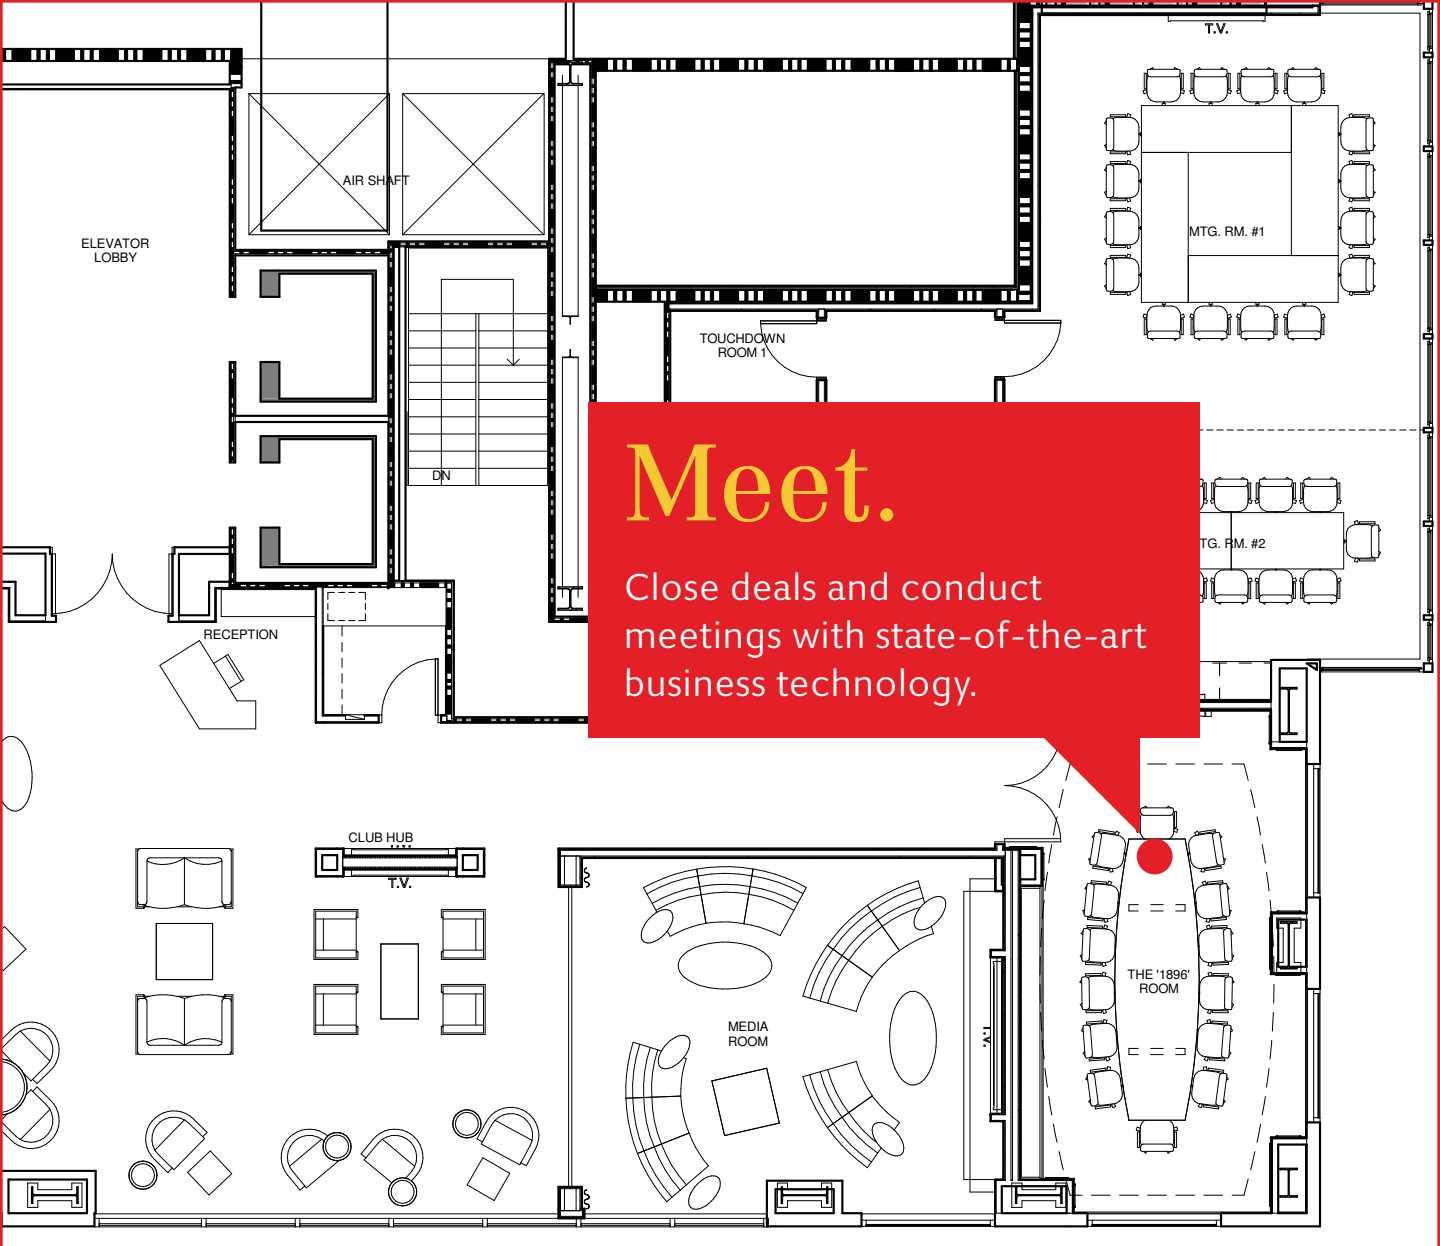

Meet.

Close deals and conduct meetings with state-of-the-art business technology.

[APPLY](#) ▶

[EVENTS](#) ▶

[CONTACT US](#) ▶

[PHOTOS](#) ▶

[NEXT](#) ▶