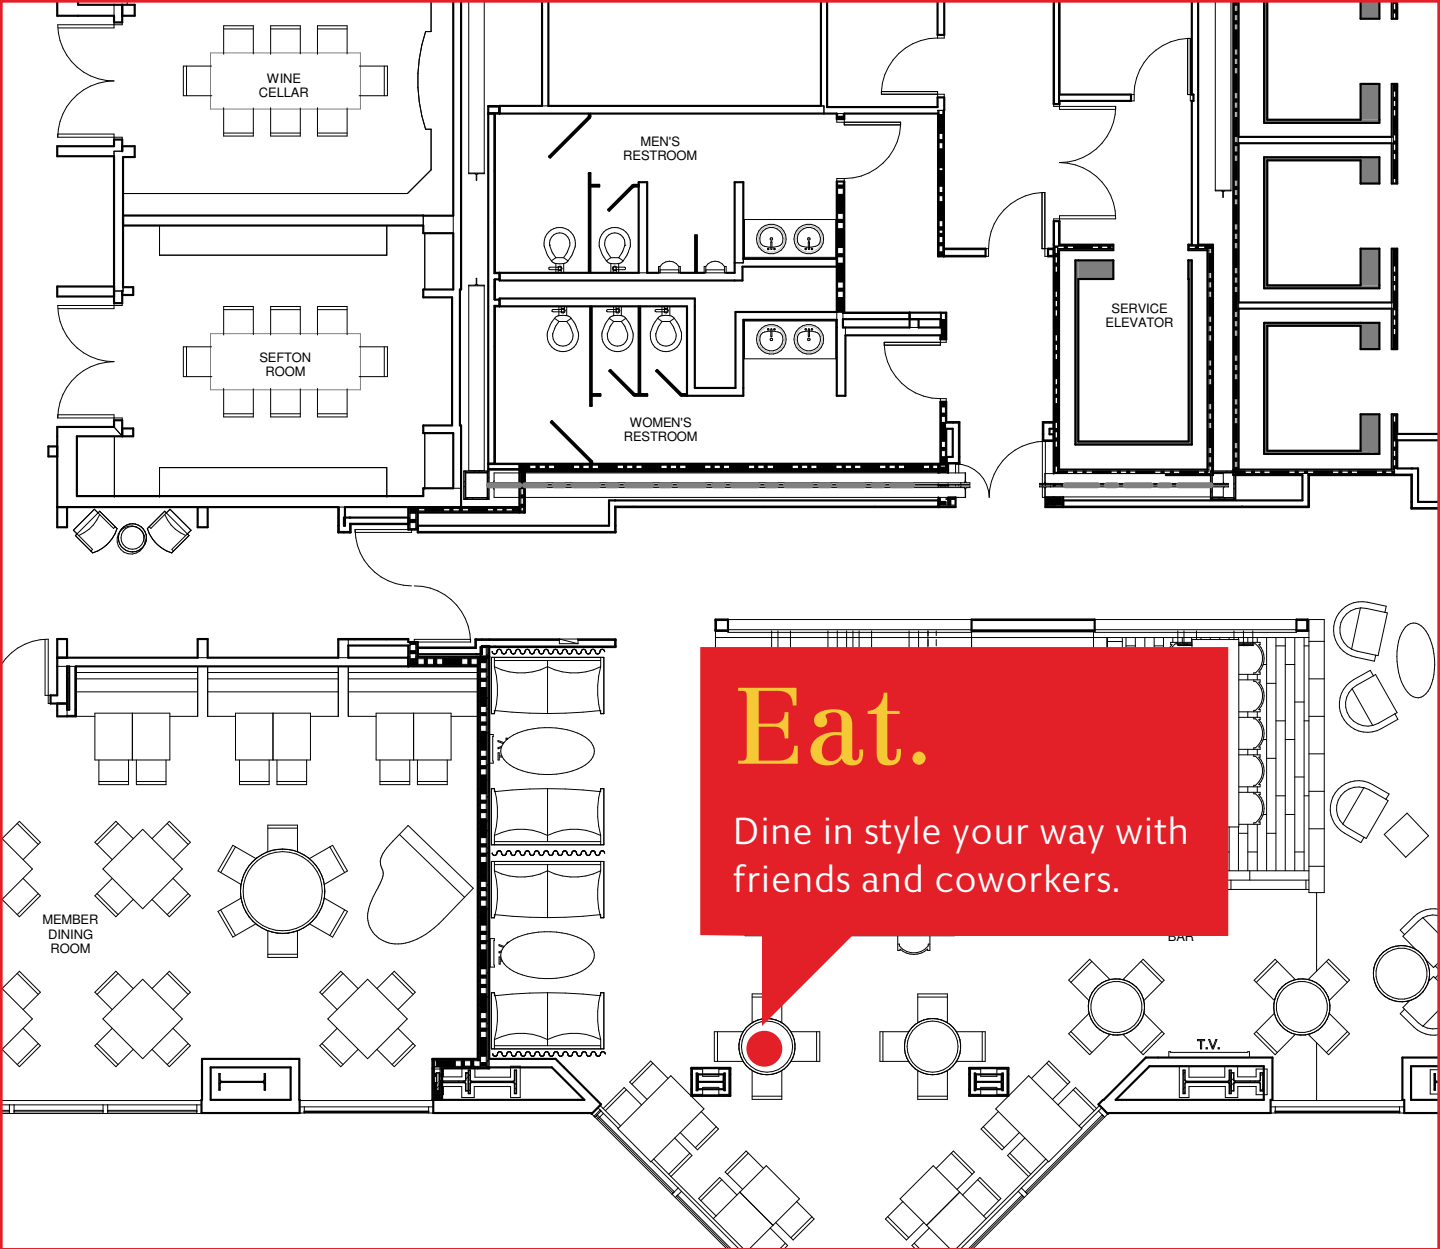

[APPLY](#) ▶

[EVENTS](#) ▶

[CONTACT US](#) ▶

[PHOTOS](#) ▶

[NEXT](#) ▶

An architectural floor plan of a building interior. A red callout box is overlaid on the plan, pointing to a lounge area. The plan includes labels for 'MEN'S RESTROOM', 'ELEVATOR LOBBY', 'RECEPTION', 'LOUNGE BAR', and 'CLUB HUB'. There are also 'T.V.' labels and various furniture icons like tables, chairs, and sofas.

# Dine.

Dine in style - formal or casual with a view.

[APPLY](#) ▶

[EVENTS](#) ▶

[CONTACT US](#) ▶

[PHOTOS](#) ▶

[NEXT](#) ▶

# Play.

Relax and watch your favorite team or films on the 103-inch flat screen in the new Media Room.

[APPLY](#) ▶

[EVENTS](#) ▶

[CONTACT US](#) ▶

[PHOTOS](#) ▶

[NEXT](#) ▶

Eat.

# Photos.

Media Room

The 1896 Board Room

To the Anytime Lounge  
from the Apollo Room

Anytime Lounge

[APPLY](#) ▶

[EVENTS](#) ▶

[CONTACT US](#) ▶